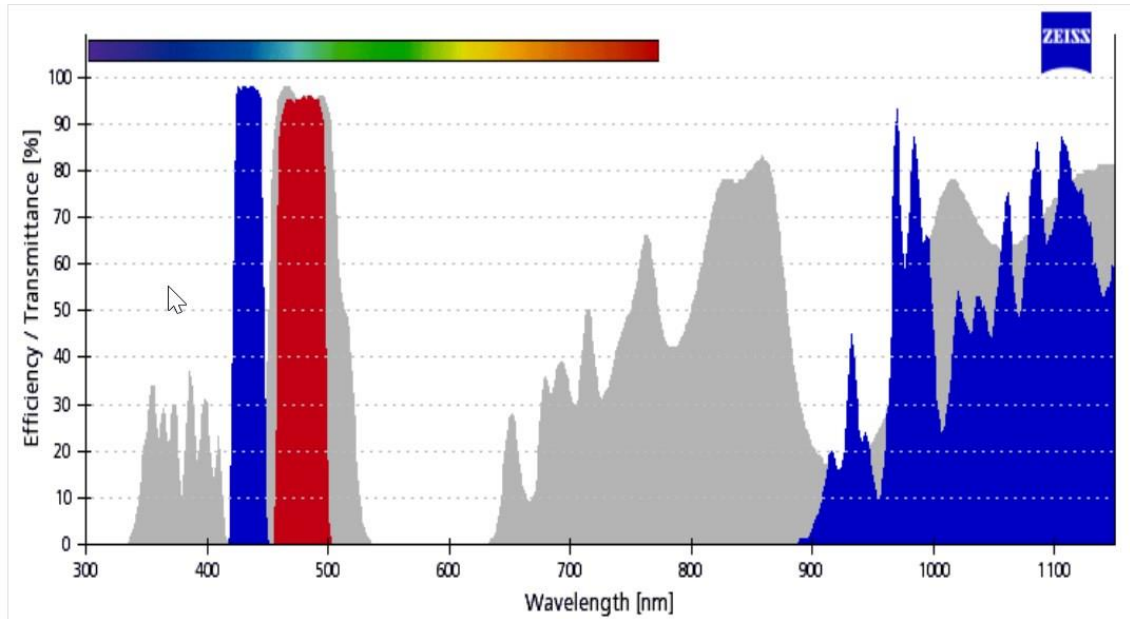

Filter Set 47 HE

Item Number 489047-9901-000

i Important Note

Additional components can affect the efficiency. Please also note that the illustration is average.

Filter Set 47 HE

■ Excitation BP 436/25 DMR 25

■ Beamsplitter FT 455 HE

■ Emission BP 480/40 DMR 25